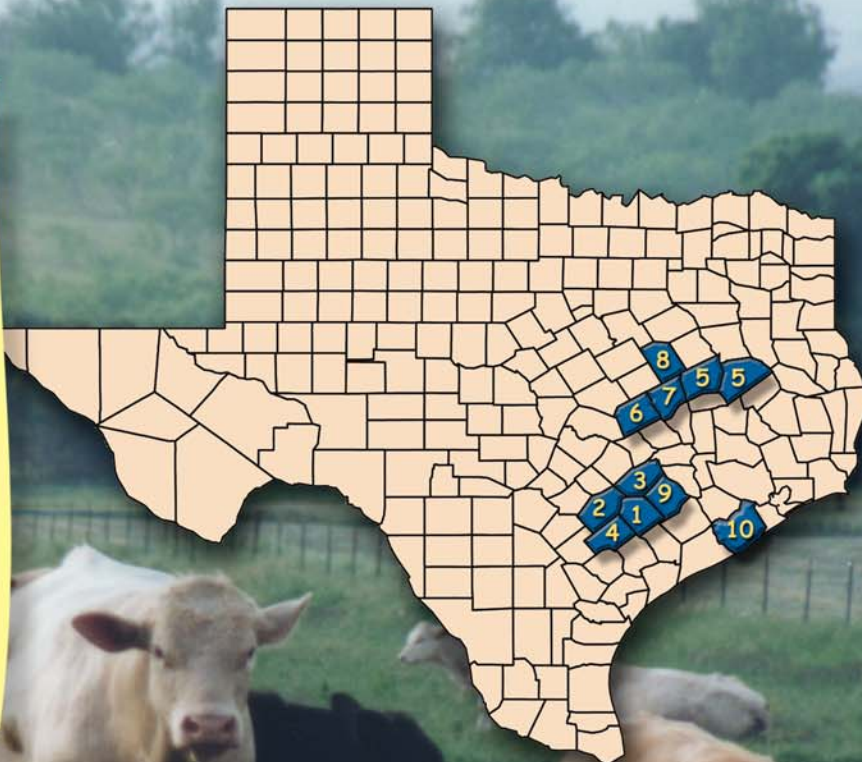

BEEF PRODUCTION

TOP COUNTIES

All Beef Cows
5 year average

	Head
1. Lavaca	80,800
2. Gonzales	79,800
3. Fayette	76,000
4. DeWitt	66,000
5. Leon	65,000
5. Houston	65,000
6. Milam	61,000
7. Robertson	58,600
8. Limestone	58,200
9. Colorado	58,000
10. Brazoria	57,600
Texas Total	5,461,000

TOP STATES

All Cattle and Calves
5 year average

	Head
1. Texas	13.86 mil
2. Kansas	6.57 mil
3. Nebraska	6.35 mil
4. California	5.31 mil
5. Oklahoma	5.30 mil
U.S. Total	96.05 mil