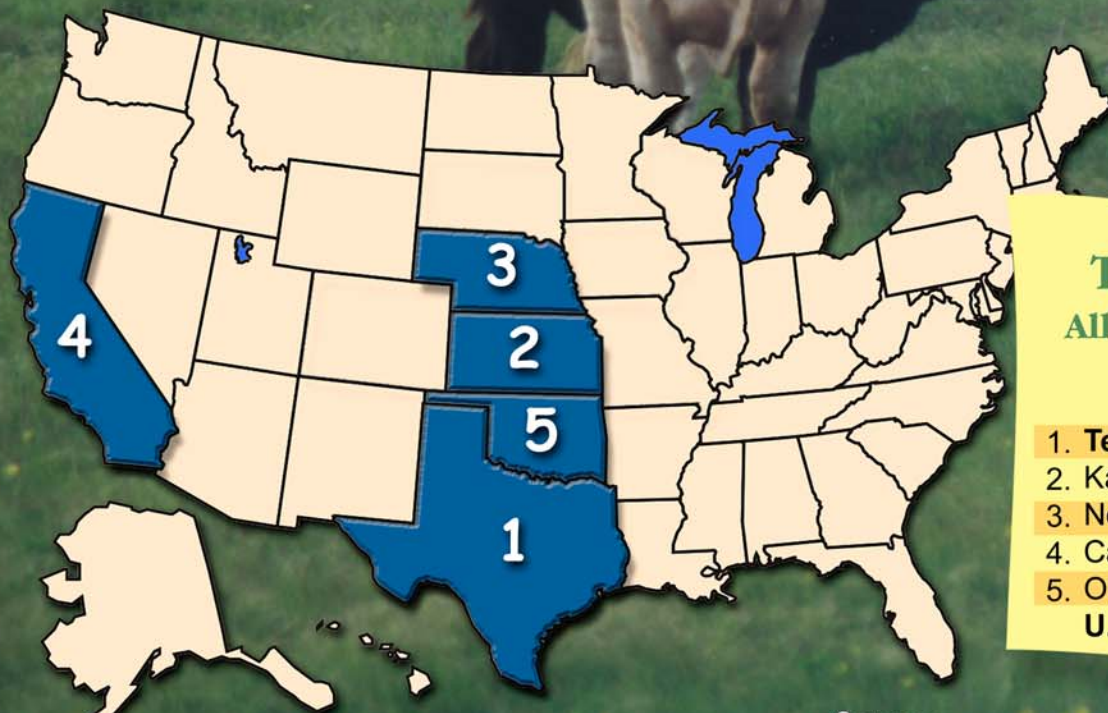

BEEF PRODUCTION

TOP COUNTIES

All Beef Cows
5 year average

	Head
1. Lavaca	80,800
2. Gonzales	79,800
3. Fayette	76,000
4. DeWitt	66,000
5. Leon	65,000
5. Houston	65,000
6. Milam	61,000
7. Robertson	58,600
8. Limestone	58,200
9. Colorado	58,000
10. Brazoria	57,600
Texas Total	5,461,000

TOP STATES

All Cattle and Calves
5 year average

	Head
1. Texas	13.86 mil
2. Kansas	6.57 mil
3. Nebraska	6.35 mil
4. California	5.31 mil
5. Oklahoma	5.30 mil
U.S. Total	96.05 mil